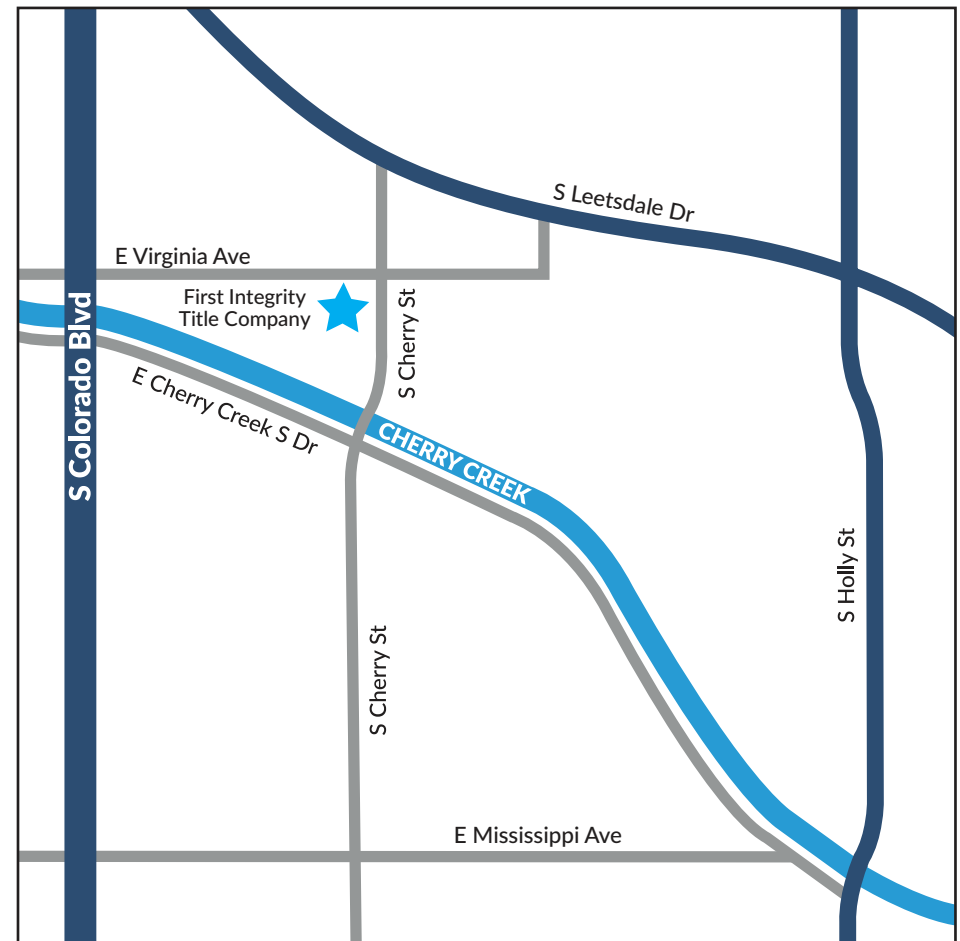

GLENDALE OFFICE

501 S CHERRY ST | STE 700 | GLENDALE, CO 80246

FIRST INTEGRITY
TITLE COMPANY
www.FirstIntegrityTitle.com

Updated as of 7/21/2022

FROM I-25:

Exit Colorado Blvd and head North. Continue on Colorado Blvd and turn right onto E Virginia Ave. Turn right onto S Cherry Street. The destination will be on the right.

Designated visitor parking is located on the South side of the building (uncovered).

QUESTIONS?

Call us at 303.837.9171 and we will be happy to assist you!