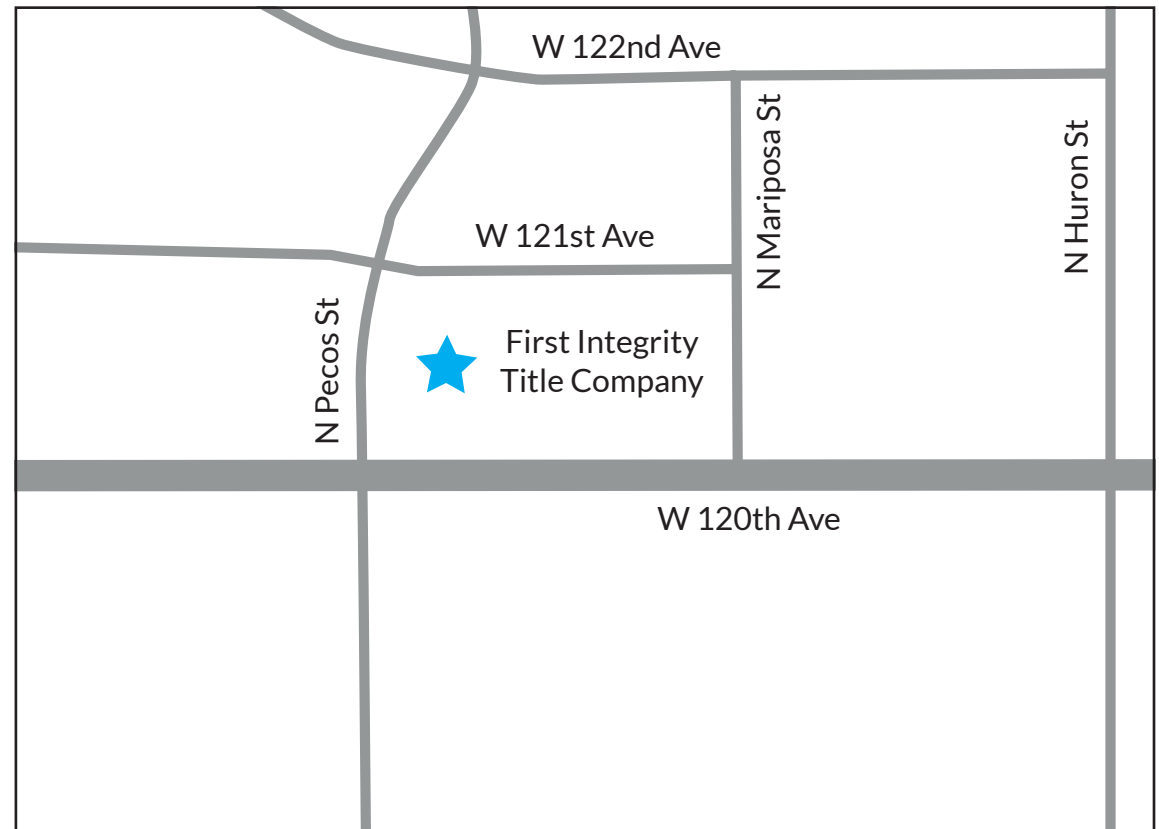

# WESTMINSTER OFFICE

12050 N PECOS STREET | STE 305 | WESTMINSTER, CO 80234

## FROM I-25:

Exit 120th Ave and head West for approximately one mile. Turn right onto N Pecos Street and then take your first right into the parking lot. The building is on your left.

All parking is open and unreserved.