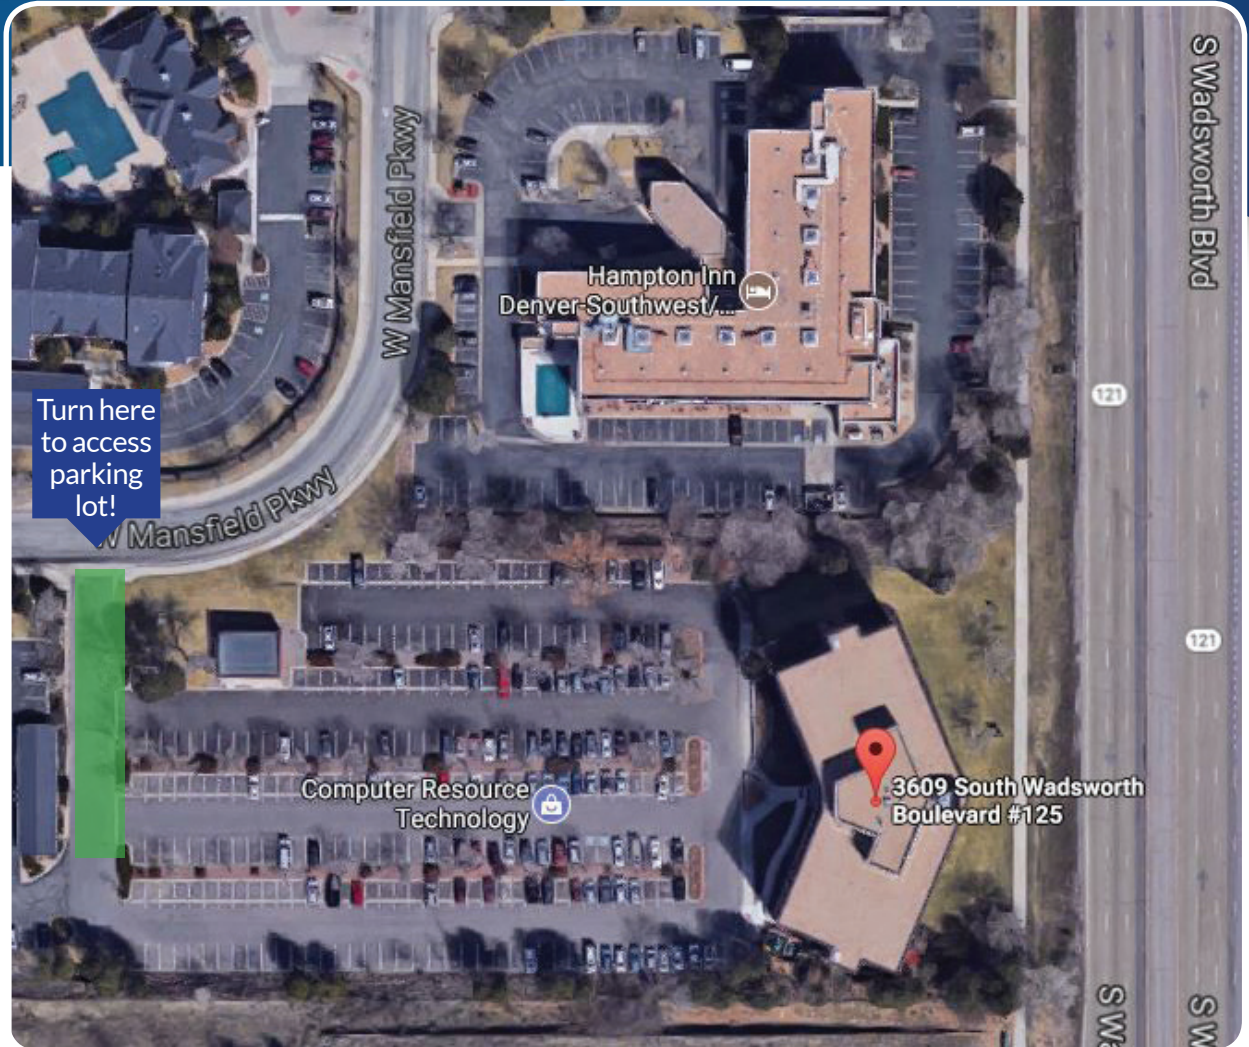

3609 S Wadsworth Blvd | Ste.125

Lakewood, CO 80235

FROM I-25 NORTH:

Follow I-25 South. Take exit 207B onto US-85/S Platte River Dr. From there, get on US-285/E Hampden Ave and follow until S Wadsworth Blvd in Lakewood. Exit S Wadsworth Blvd and take a left (stay in far right left turning lane). Take a right onto W Hampden Ave and then an immediate left onto W Mansfield Pkwy. Turn left at the SPRING HILL WEST sign. The destination will be on your left.

FROM I-25 SOUTH:

Follow I-25 North. Take exit 201 onto E Hampden Ave and follow until S Wadsworth Blvd in Lakewood. Exit S Wadsworth Blvd and take a left (stay in far right left turning lane). Take a right onto W Hampden Ave and then an immediate left onto W Mansfield Pkwy. Turn left at the SPRING HILL WEST sign. The destination will be on your left.

The parking lot is located to the West of the building and has designated visitor parking!