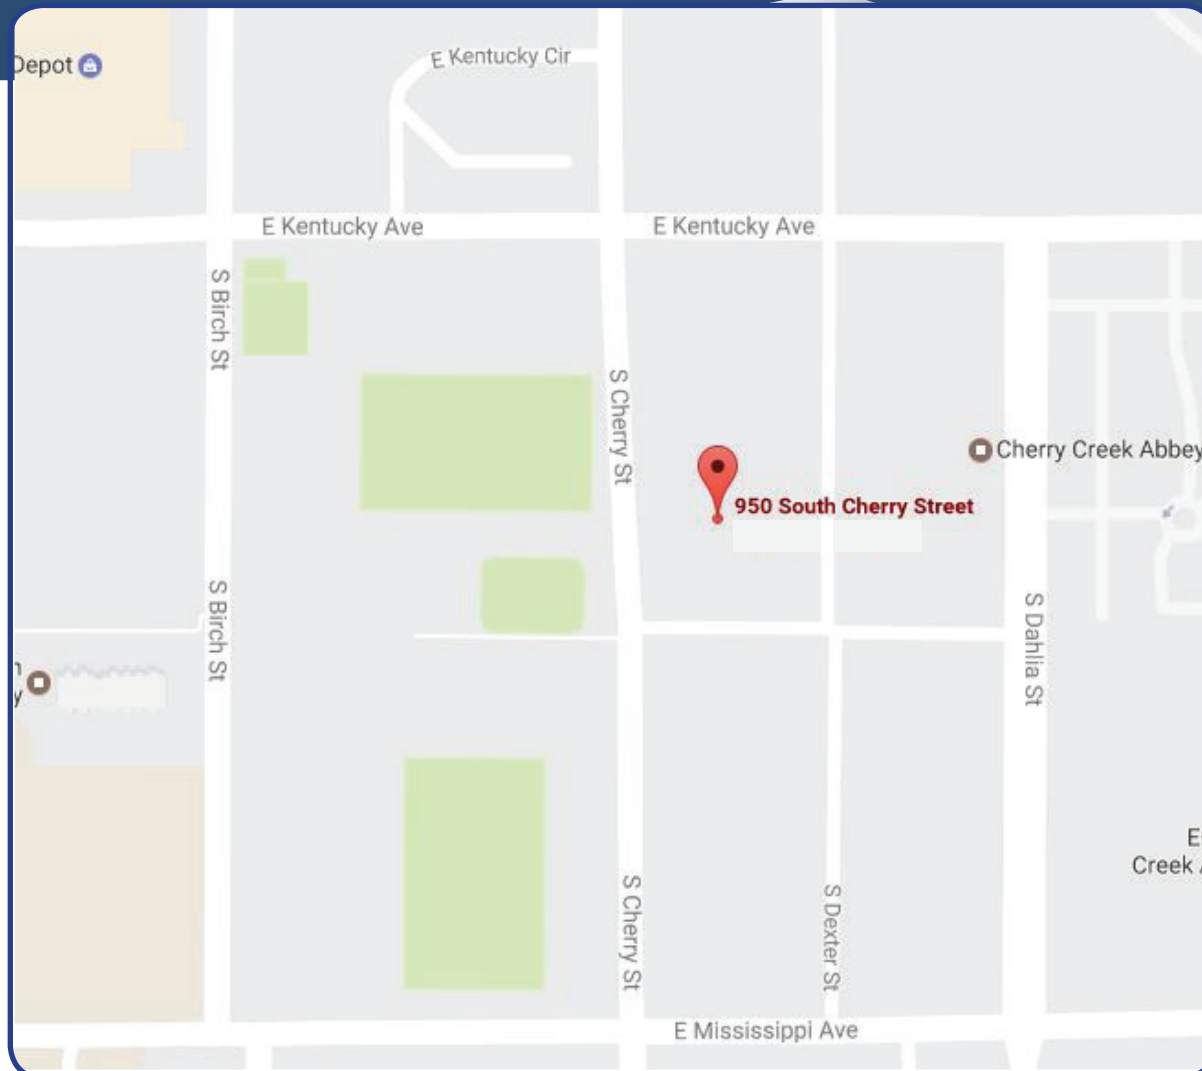

# 950 S CHERRY STREET, STE 1220 DENVER, CO 80246

**From I-25 South:** Exit S Colorado Blvd and turn right. Continue on Colorado Blvd. Turn right onto E Mississippi Ave. Turn left onto S Cherry Street. The destination will be on your right

**From I-25 North:** Exit S Colorado Blvd and turn left. Continue on Colorado Blvd. Turn right onto E Mississippi Ave. Turn left onto S Cherry Street. The destination will be on your right

Designated visitor parking is located on the West side of the building (uncovered) and the South-East side of the building (covered).