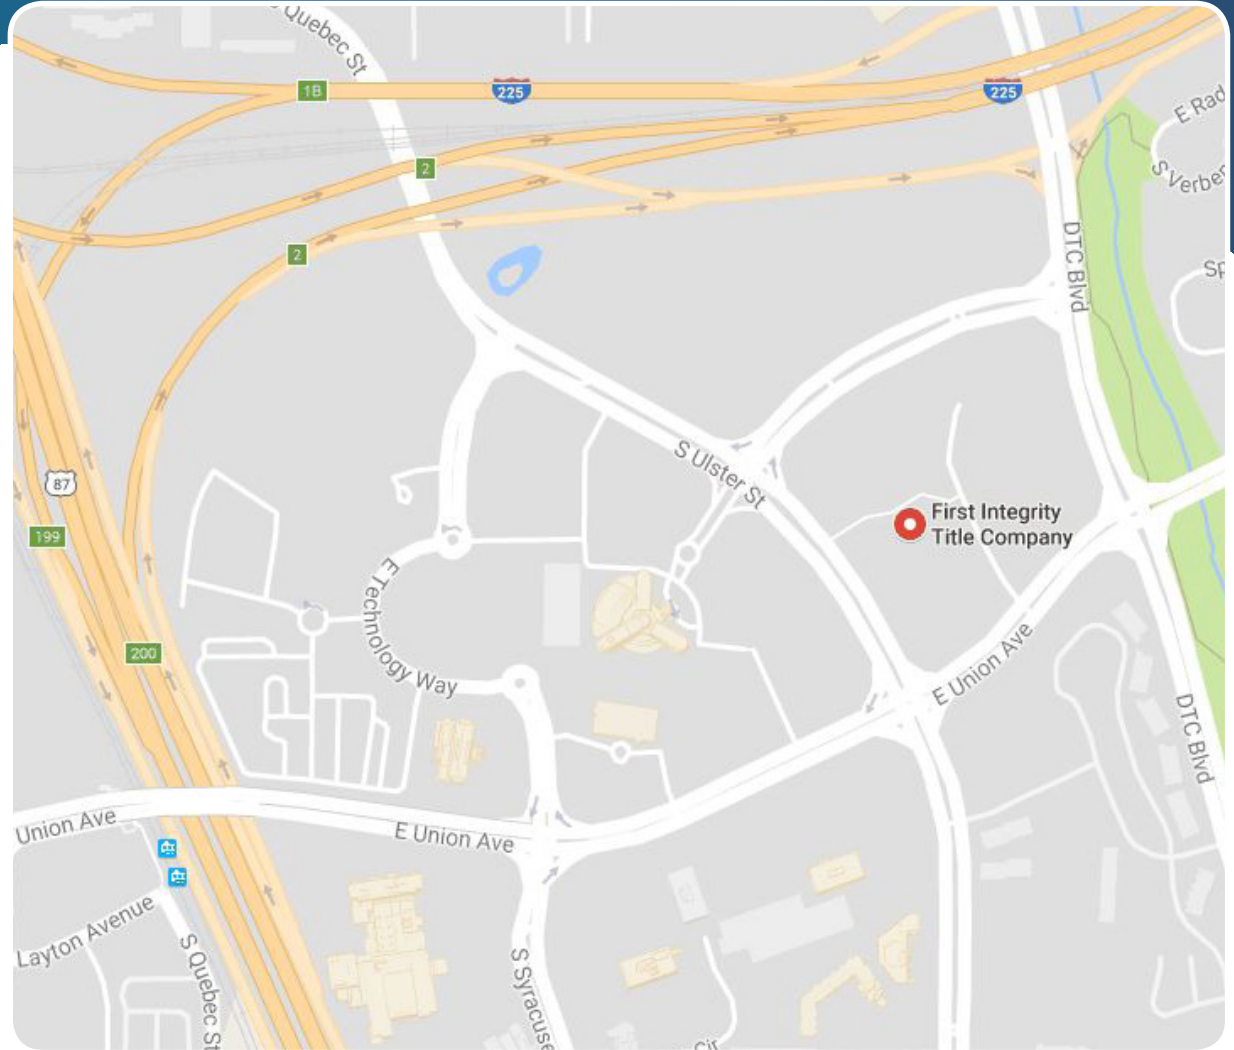

4610 S ULSTER ST | STE 100 DENVER, CO 80237

FROM I-25 NORTH:

Follow I-25 South to DTC Blvd. Use the right two lanes to take exit 200 for I-225 N toward I-70/Aurora/Limon. Use the right lane to continue on Exit 2, follow signs for DTC Blvd. Take E Union Ave. to S Ulster St.

FROM I-25 SOUTH:

Follow I-25 North. Use the right two lanes to take exit 200 for I-225 N toward I-70/Aurora/Limon. Keep right to continue on Exit 2, follow signs for Yosemite St. Keep right at the fork and follow signs for DTC Blvd. Take E Union Ave. to S Ulster St.

Please enjoy our complimentary parking lot on the North East corner located at E Union Ave. and S Ulster St.

QUESTIONS? Call us at 303.209.0312 and we will be happy to assist you!