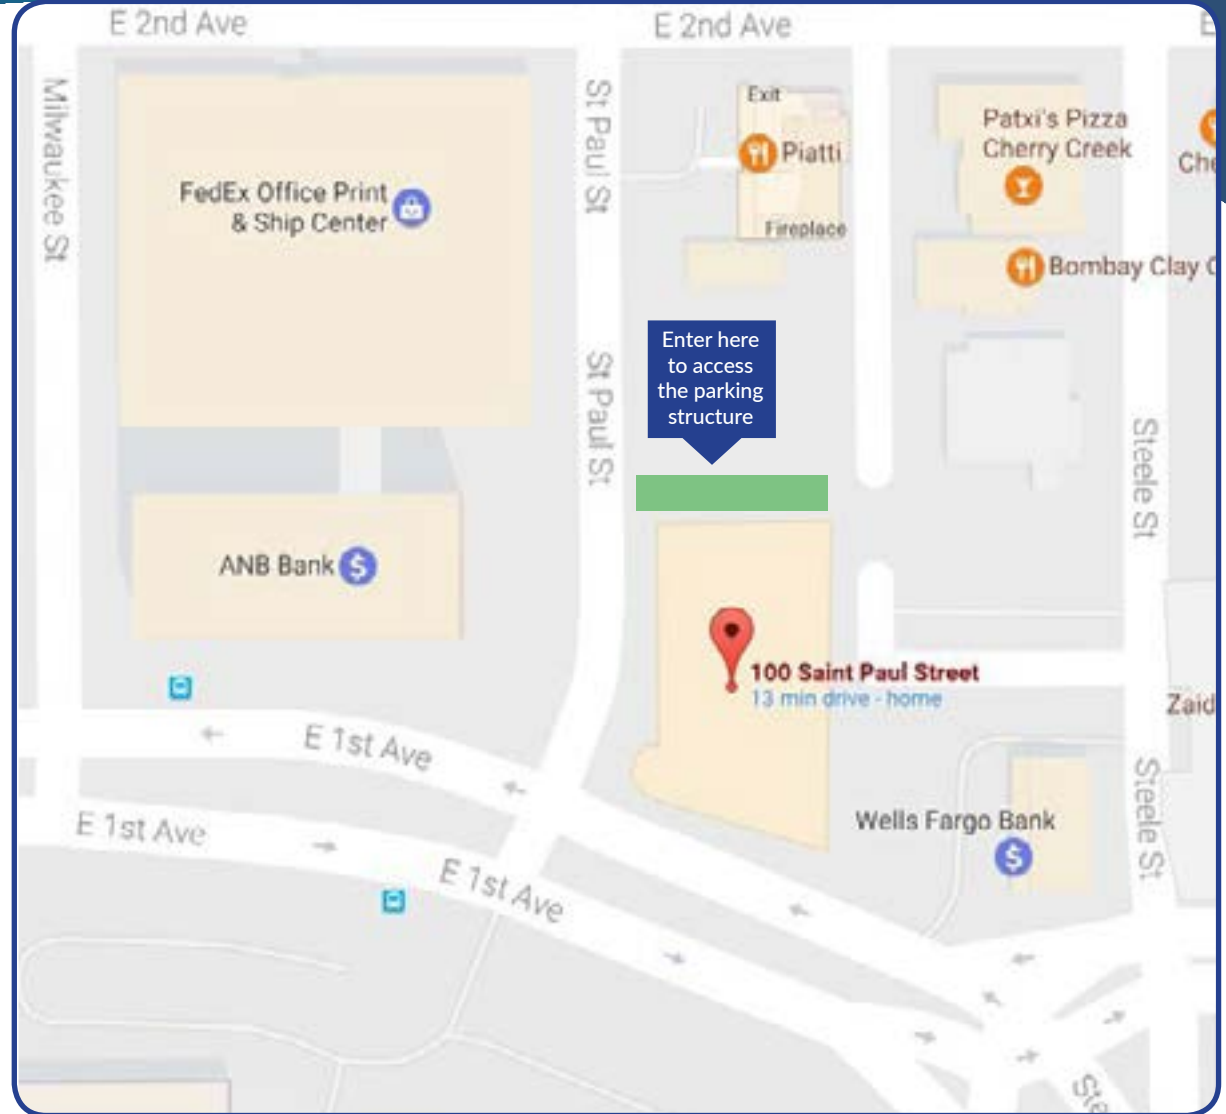

100 SAINT PAUL ST, STE 630 DENVER, CO 80206

FROM I-25 SOUTH: Exit S University Blvd and turn right. Continue on University for approx. 2 miles. Turn right onto 1st Ave and continue for approx. 0.4 miles. Turn left onto Saint Paul, and take the second right into the alley to access the underground parking structure.

FROM I-25 NORTH: Exit Speer Blvd and head East for approx. 4.5 miles. Speer Blvd. will turn into 1st Ave. Turn left onto Saint Paul and take the second right into the alley to access the underground parking structure.

The parking structure is located underground right off of Saint Paul St. We will be happy to validate your parking!

**QUESTIONS? CALL US AT 720.351.4400 AND WE WILL BE
HAPPY TO ASSIST YOU!**